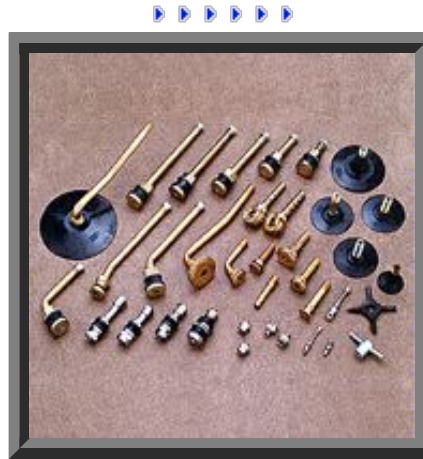

[Home](#)

[Profile](#)

[Products](#)

[Contact](#)

[Email](#)

[Feedback](#)

[Quality](#)

Brass Auto valves Brass tire Valves Brass Tyre valves Replacement Tube Valves and Accessories

Key Specifications/Special Features:

- Brass tyre tube valves for all vehicles; with or without rubber base
- Brass tubeless tire valves
- Brass and PVC valve caps
- Brass valve pins/inner cores in big and small sizes
- MS valve repairing tools/dies; 2-way and 4-way
- Brass air checks